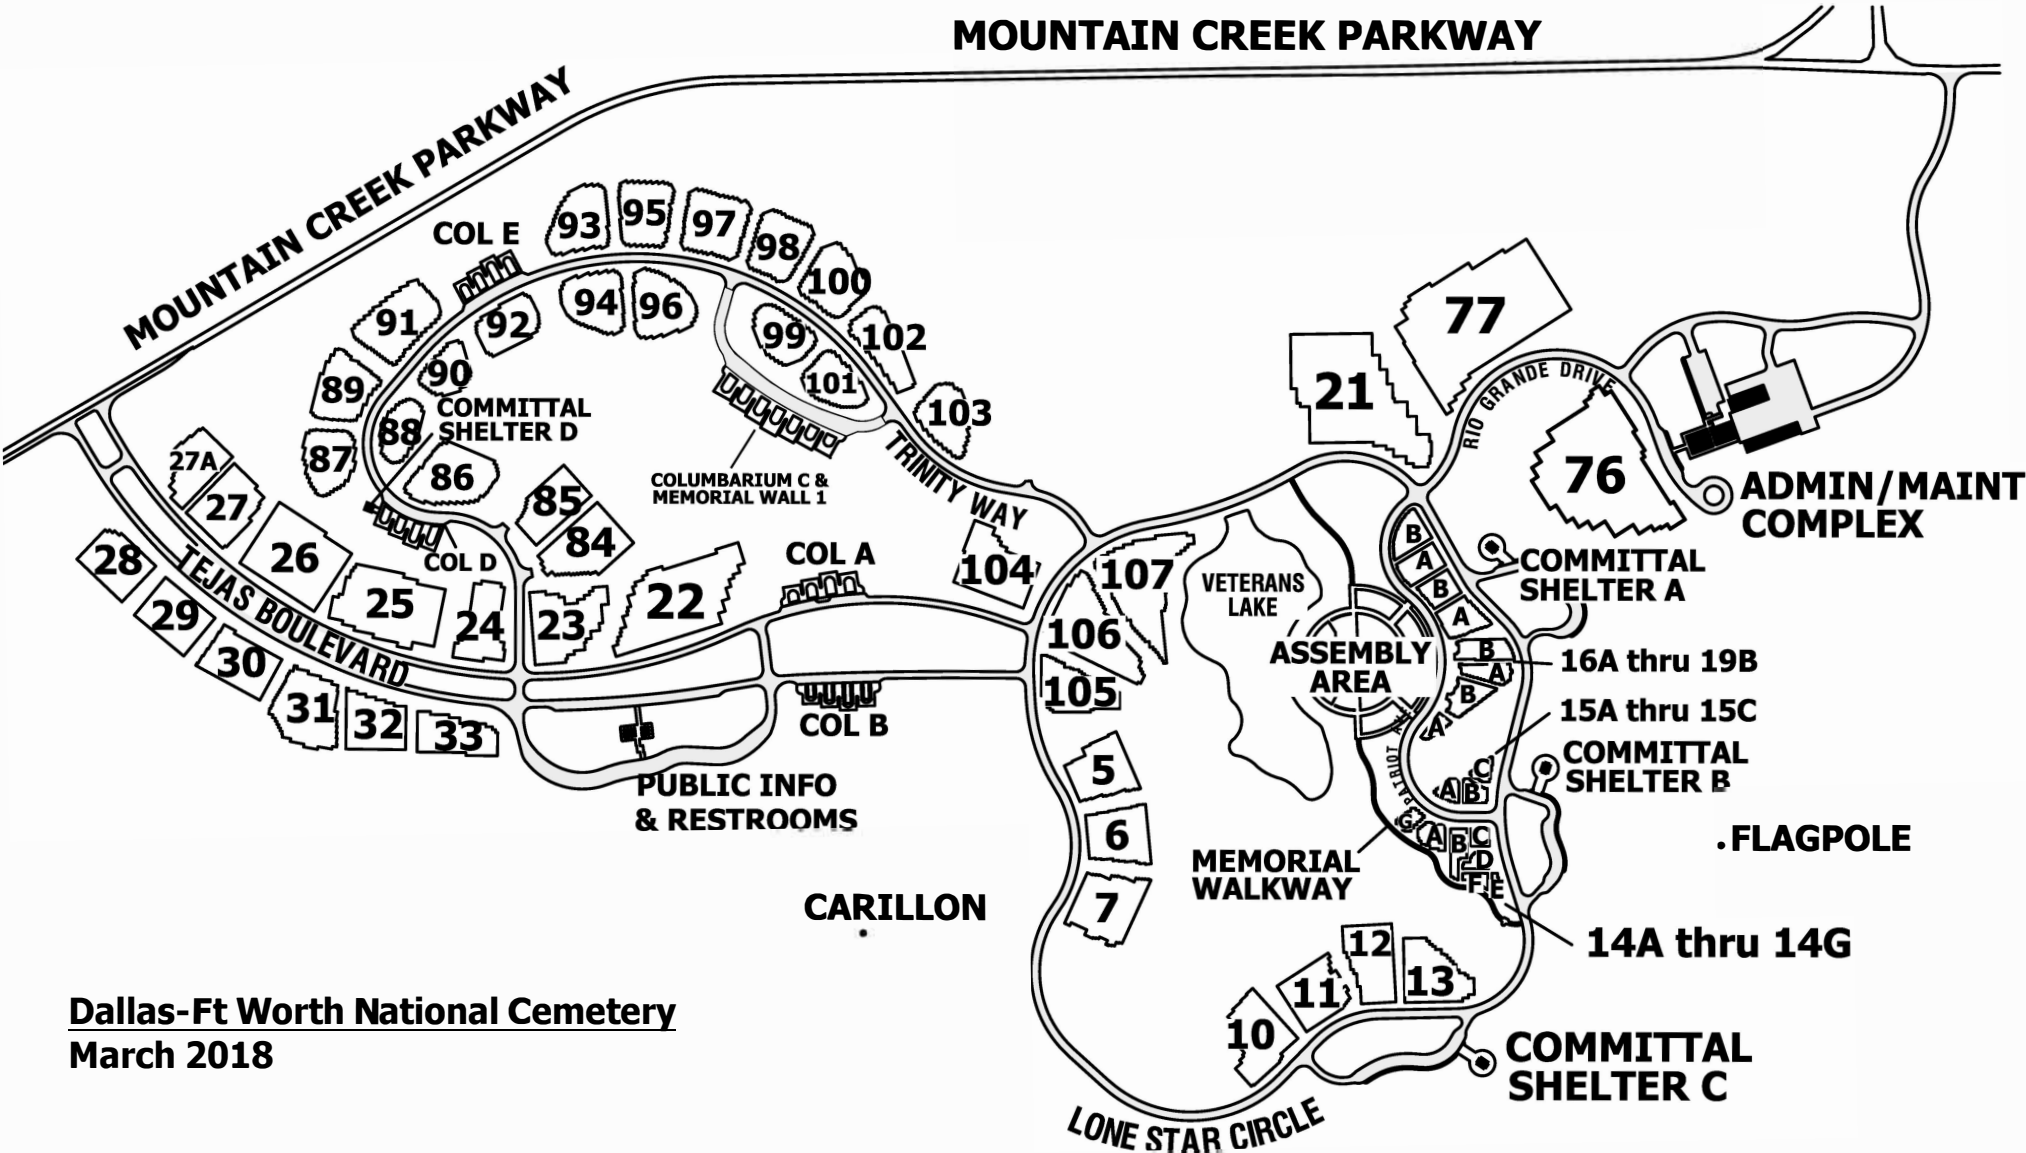

MOUNTAIN CREEK PARKWAY

Dallas-Ft Worth National Cemetery
March 2018