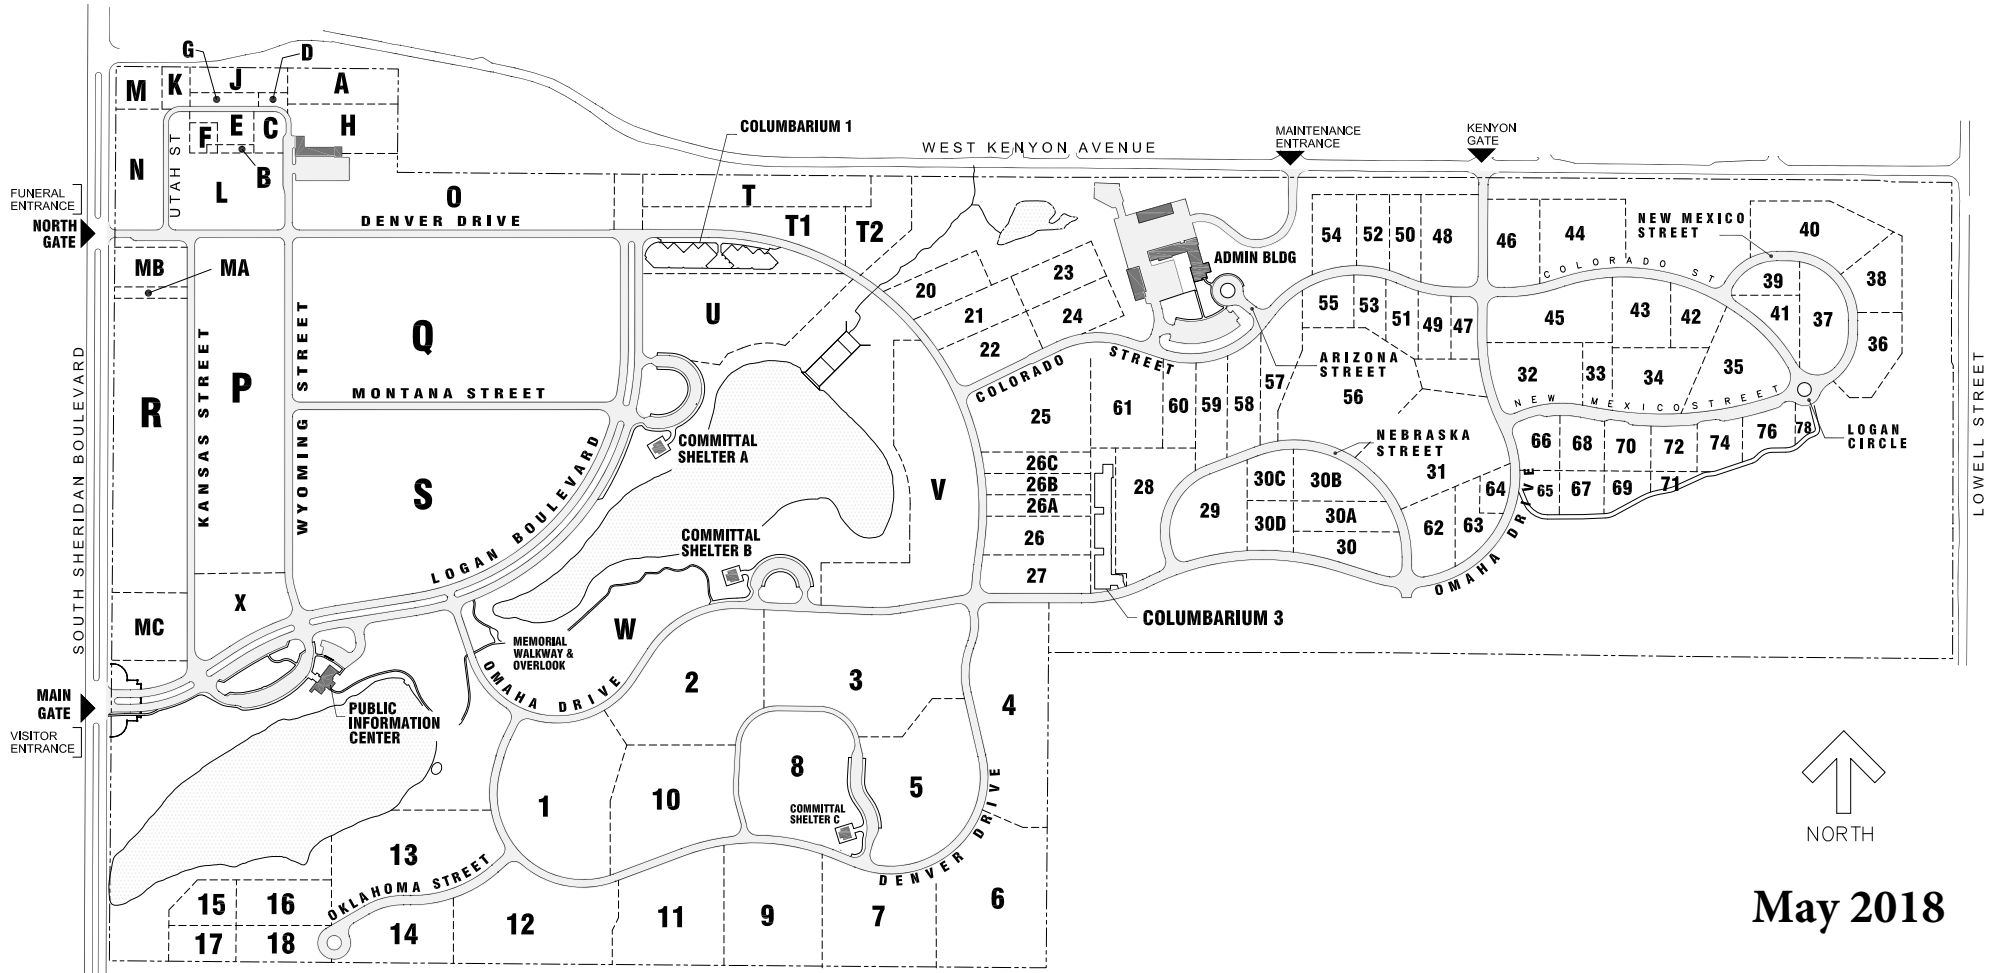

MAP OF THE FORT LOGAN NATIONAL CEMETERY

3698 S. SHERIDAN BLVD. DENVER, COLORADO 80235

NORTH

May 2018