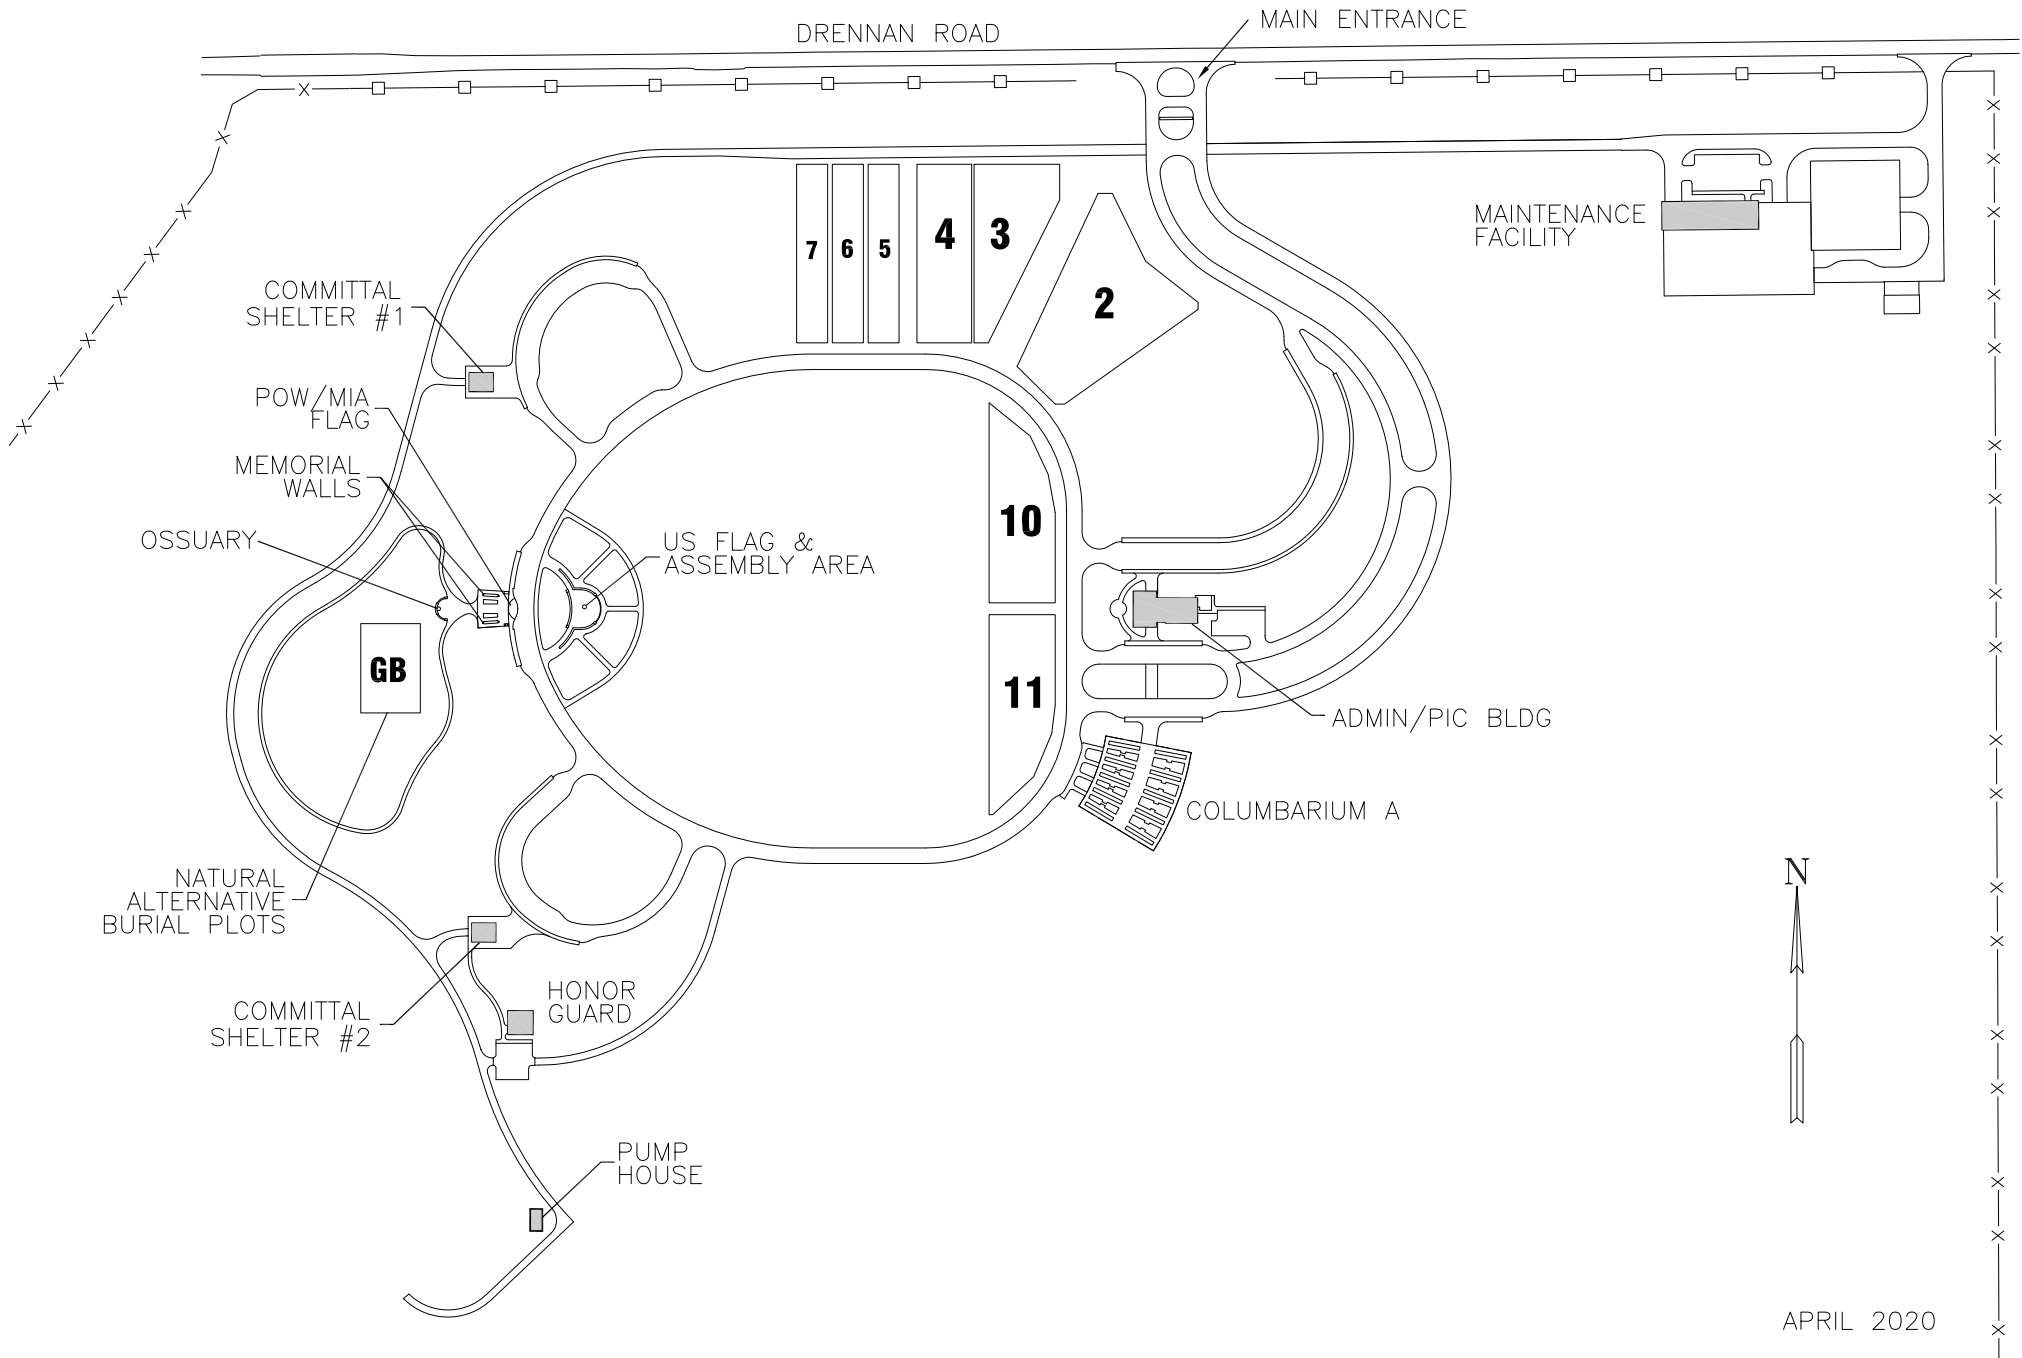

MAP OF THE
PIKES PEAK NATIONAL CEMETERY

10545 DRENNAN ROAD, COLORADO SPRINGS CO 80925

APRIL 2020