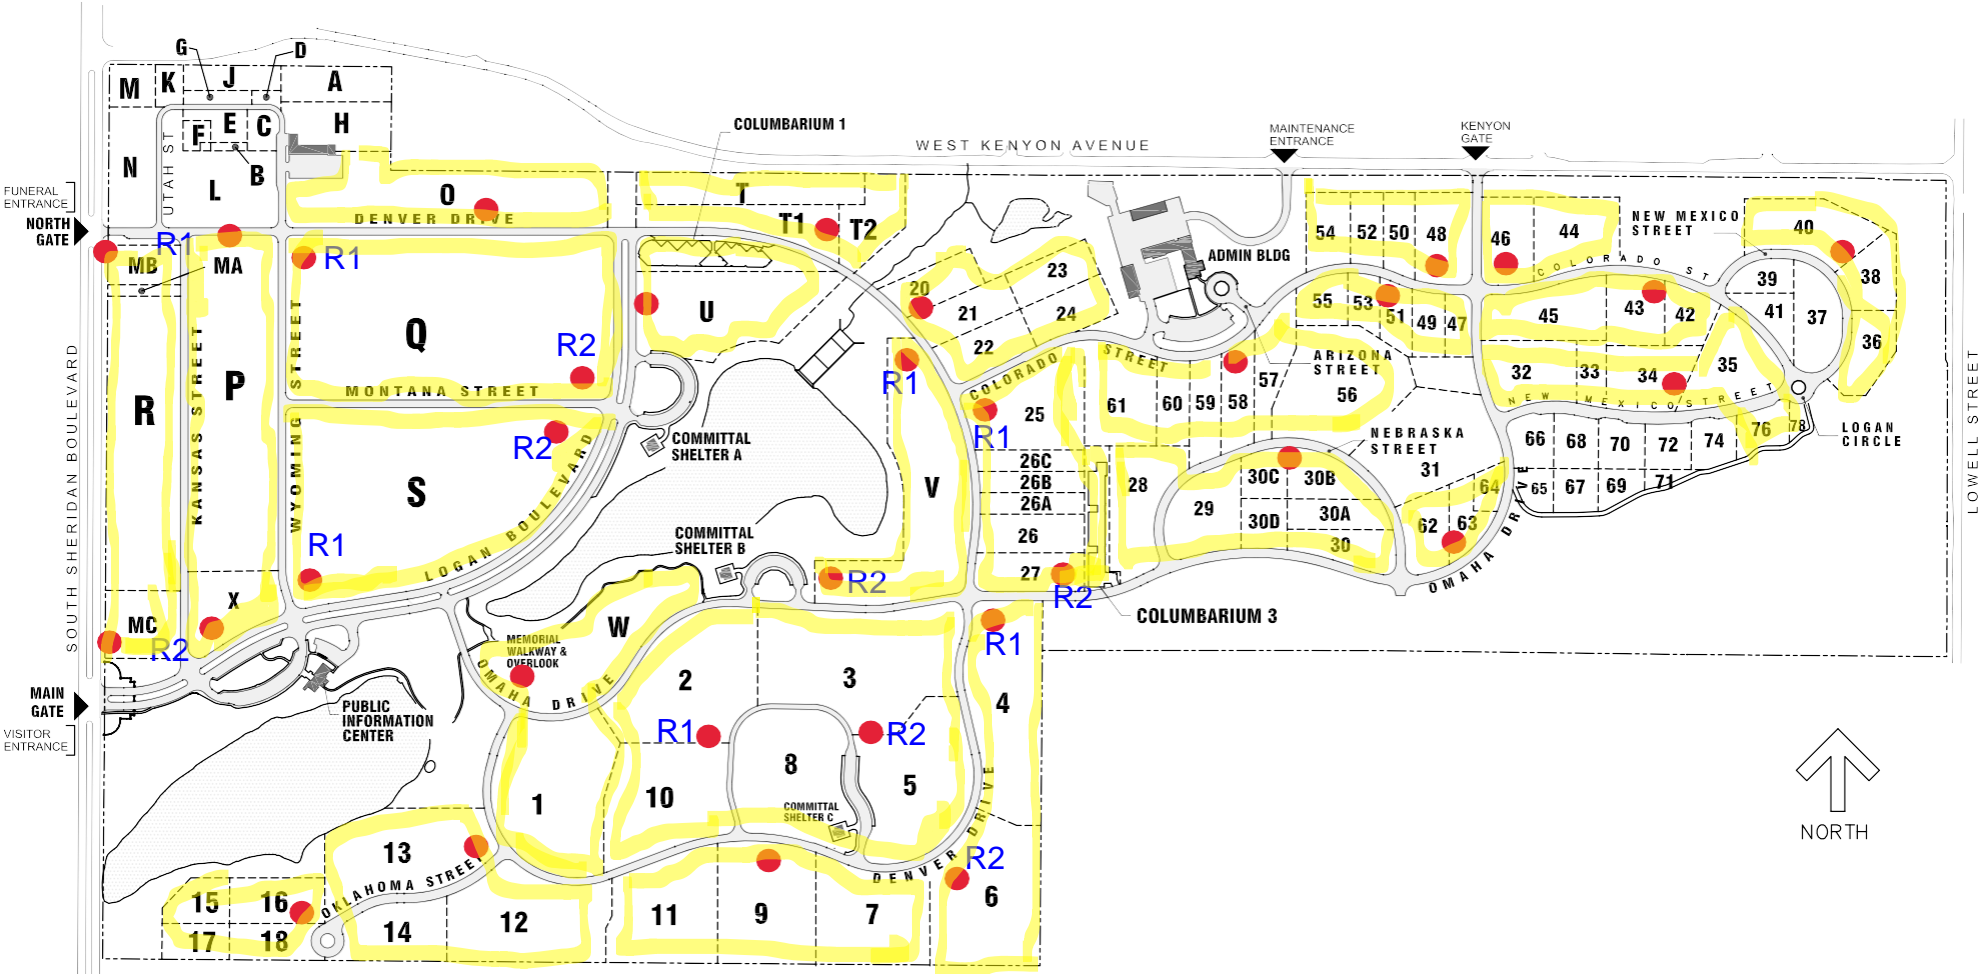

MAP OF THE FORT LOGAN NATIONAL CEMETERY

● = Meet at red dot for your rally point on Sunday May 30th prior to 9am.